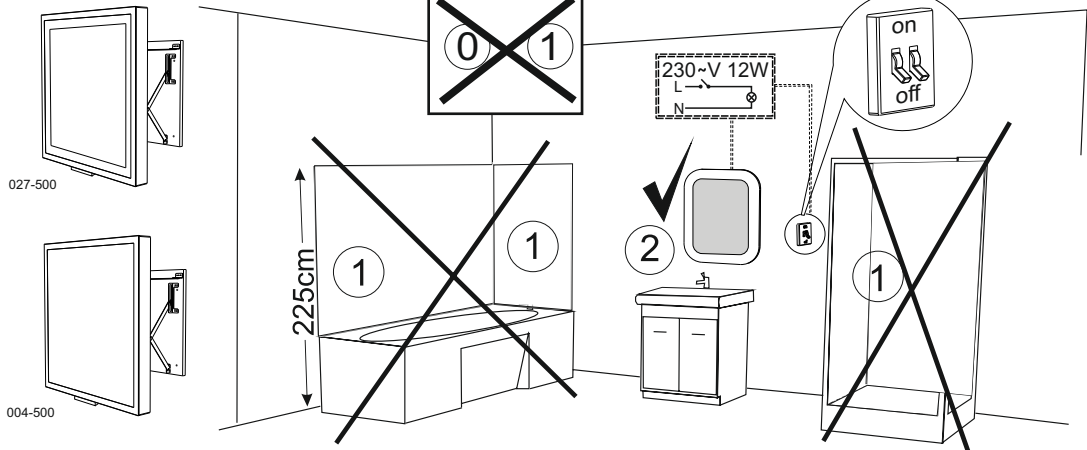

# 80-Vert

home. made by miior.

www.miior.com

							LED 12V	230~V 12W L → N → ⊕
							<b>230~V 50Hz</b>	