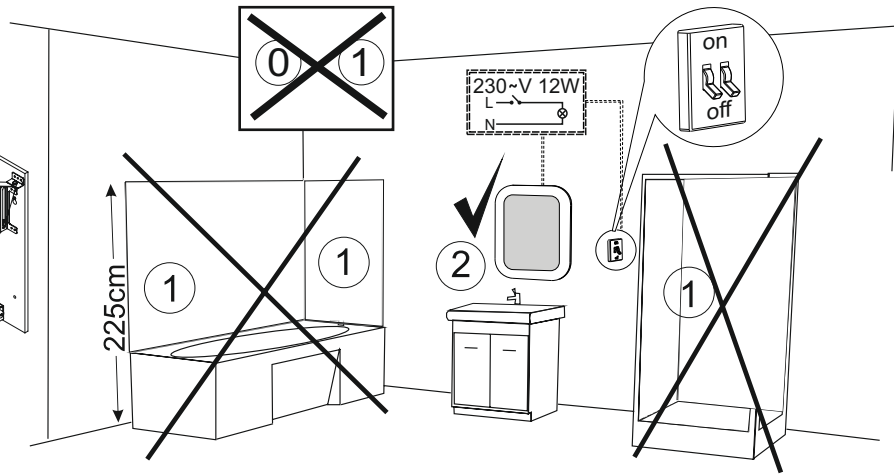

# Pol. 6080

home. made by miior.

www.miior.com

							LED 12V	230~V 12W
							230~V 50Hz	