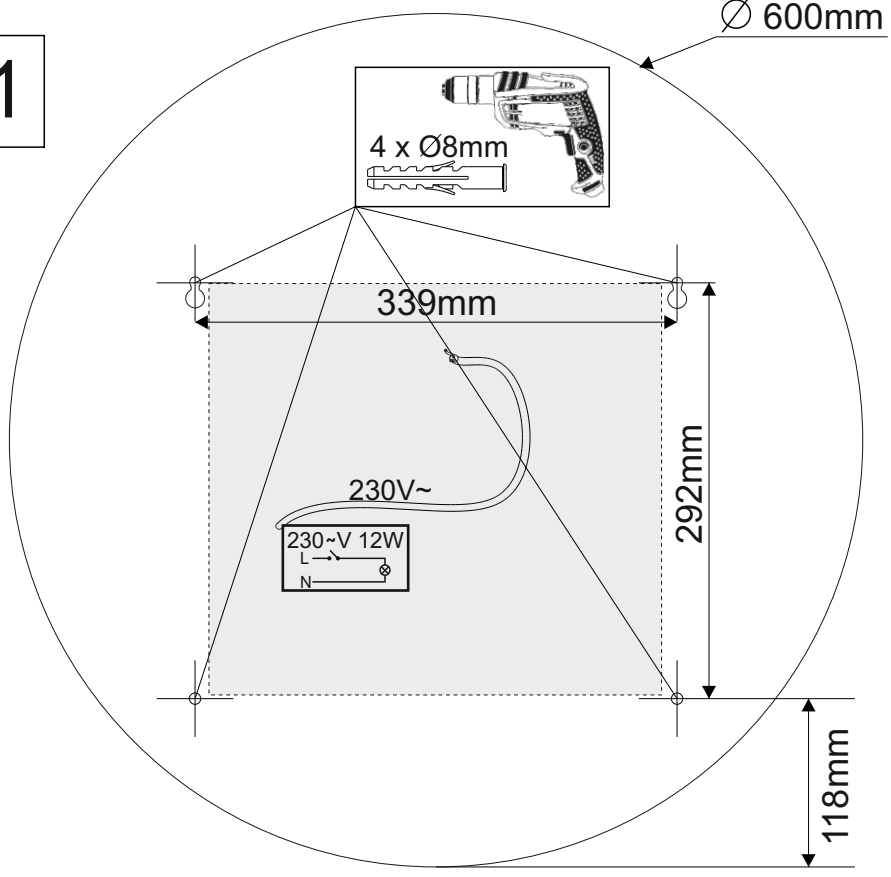

60

home. made by miior.

Moon. 60

www.miior.com

							LED 12V	230~V 12W
							230~V 50Hz	

1

2

0,75-1,5mm²

5mm

15mm

230V~

4