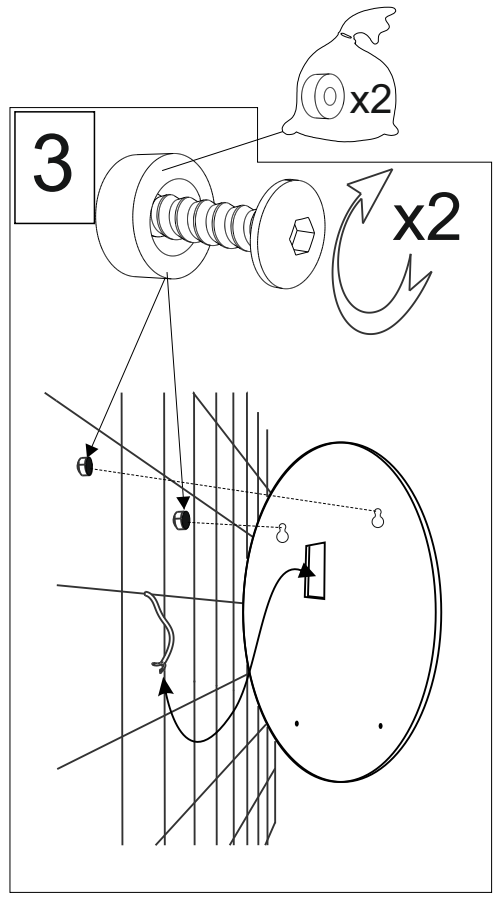

60

home. made by miior.

Moon. 60

www.miior.com

							LED 12V	230~V 12W
							230~V 50Hz	

1

2

0,75-1,5mm²

5mm

15mm

230V~

4