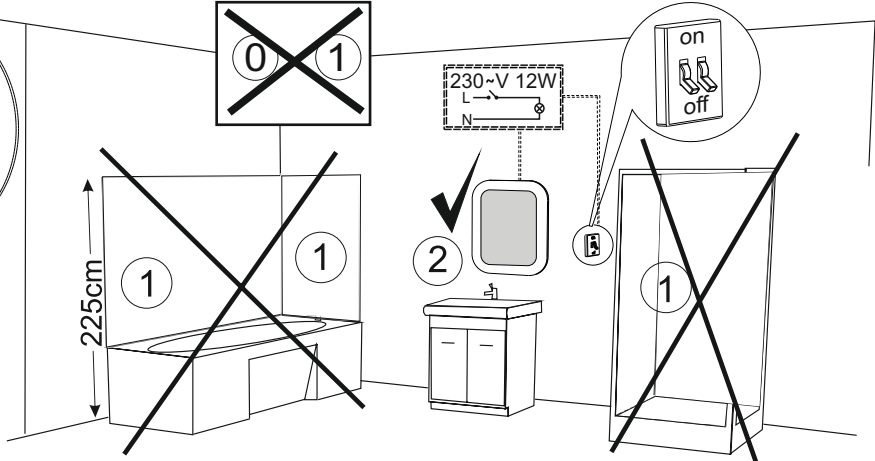

80

home. made by miior.

www.miior.com

Moon. 80

LED 12V	230~V 12W
230~V 50Hz	