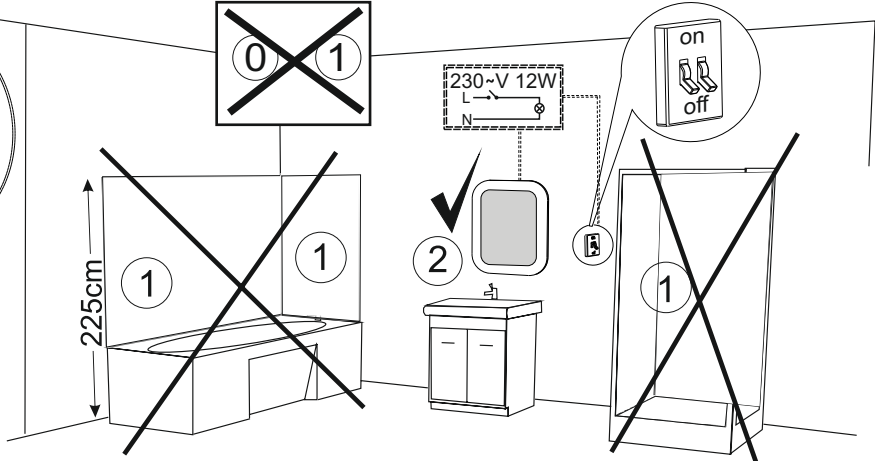

70

home. made by miior.

Moon. 70

www.miior.com

LED 12V	230~V 12W
230~V 50Hz	