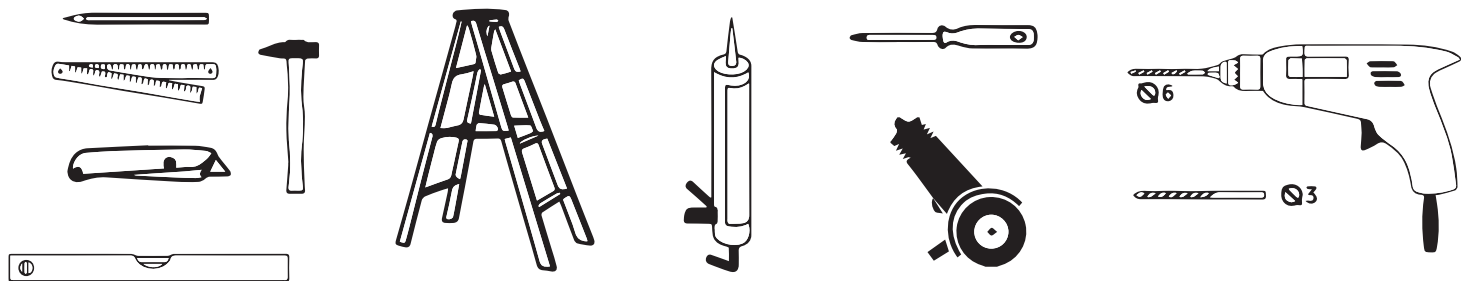

NEW KOMFORT

| ITEM | | Quant. |
|------|--|---------------|
| (H) | | 1 Pc |
| (I) | | 6 Pc |
| (J) | | 6 Pc |
| (K) | | 2 Pc |
| (L) | | 1+1+1+1 Pc |
| (M) | | 4 Pc |
| (N) | | 8 Pc |
| (O) | | 8 Pc |
| (P) | | 8 Pc |
| (Q) | | 8 Pc |
| (R) | | 6 Pc |

The door can be assembled reversible !

| Size | A | B |
|--------|-----------|---------|
| 80X80 | 780-795 | 780-795 |
| 90X90 | 880-895 | 880-895 |
| 100X80 | 980-995 | 780-795 |
| 120X85 | 1180-1195 | 830-845 |